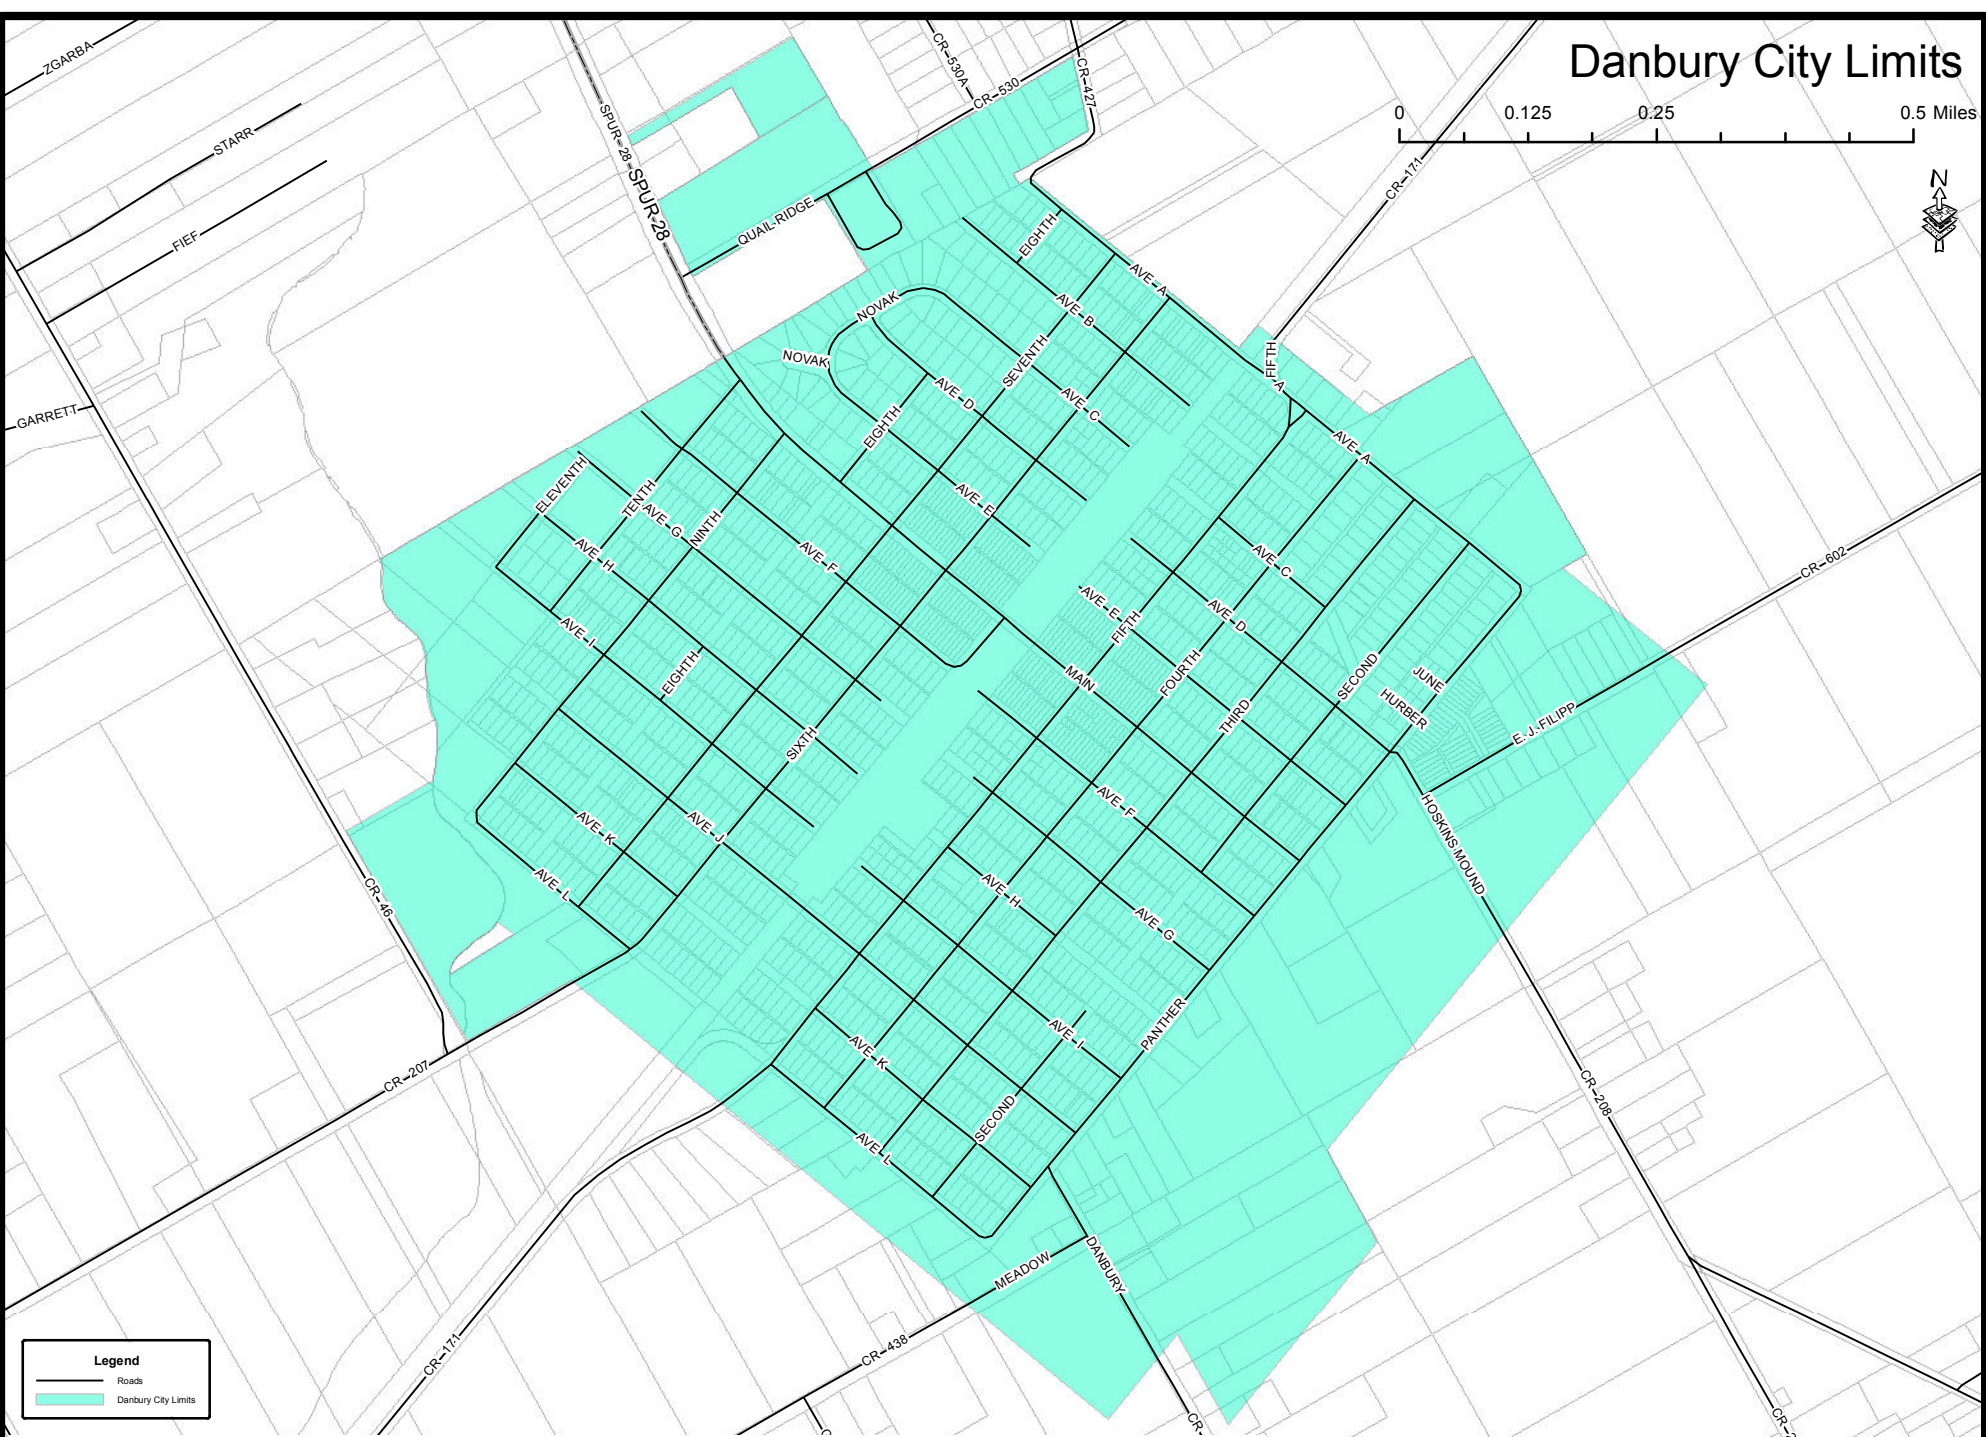

# Danbury City Limits

0 0.125 0.25 0.5 Miles

**Legend**

- Roads
- Danbury City Limits

This product is for informational purposes and may not have been prepared for or be suitable for legal, engineering, or surveying purposes. It does not represent an on-the-ground survey and represents only the approximate relative location of property boundaries