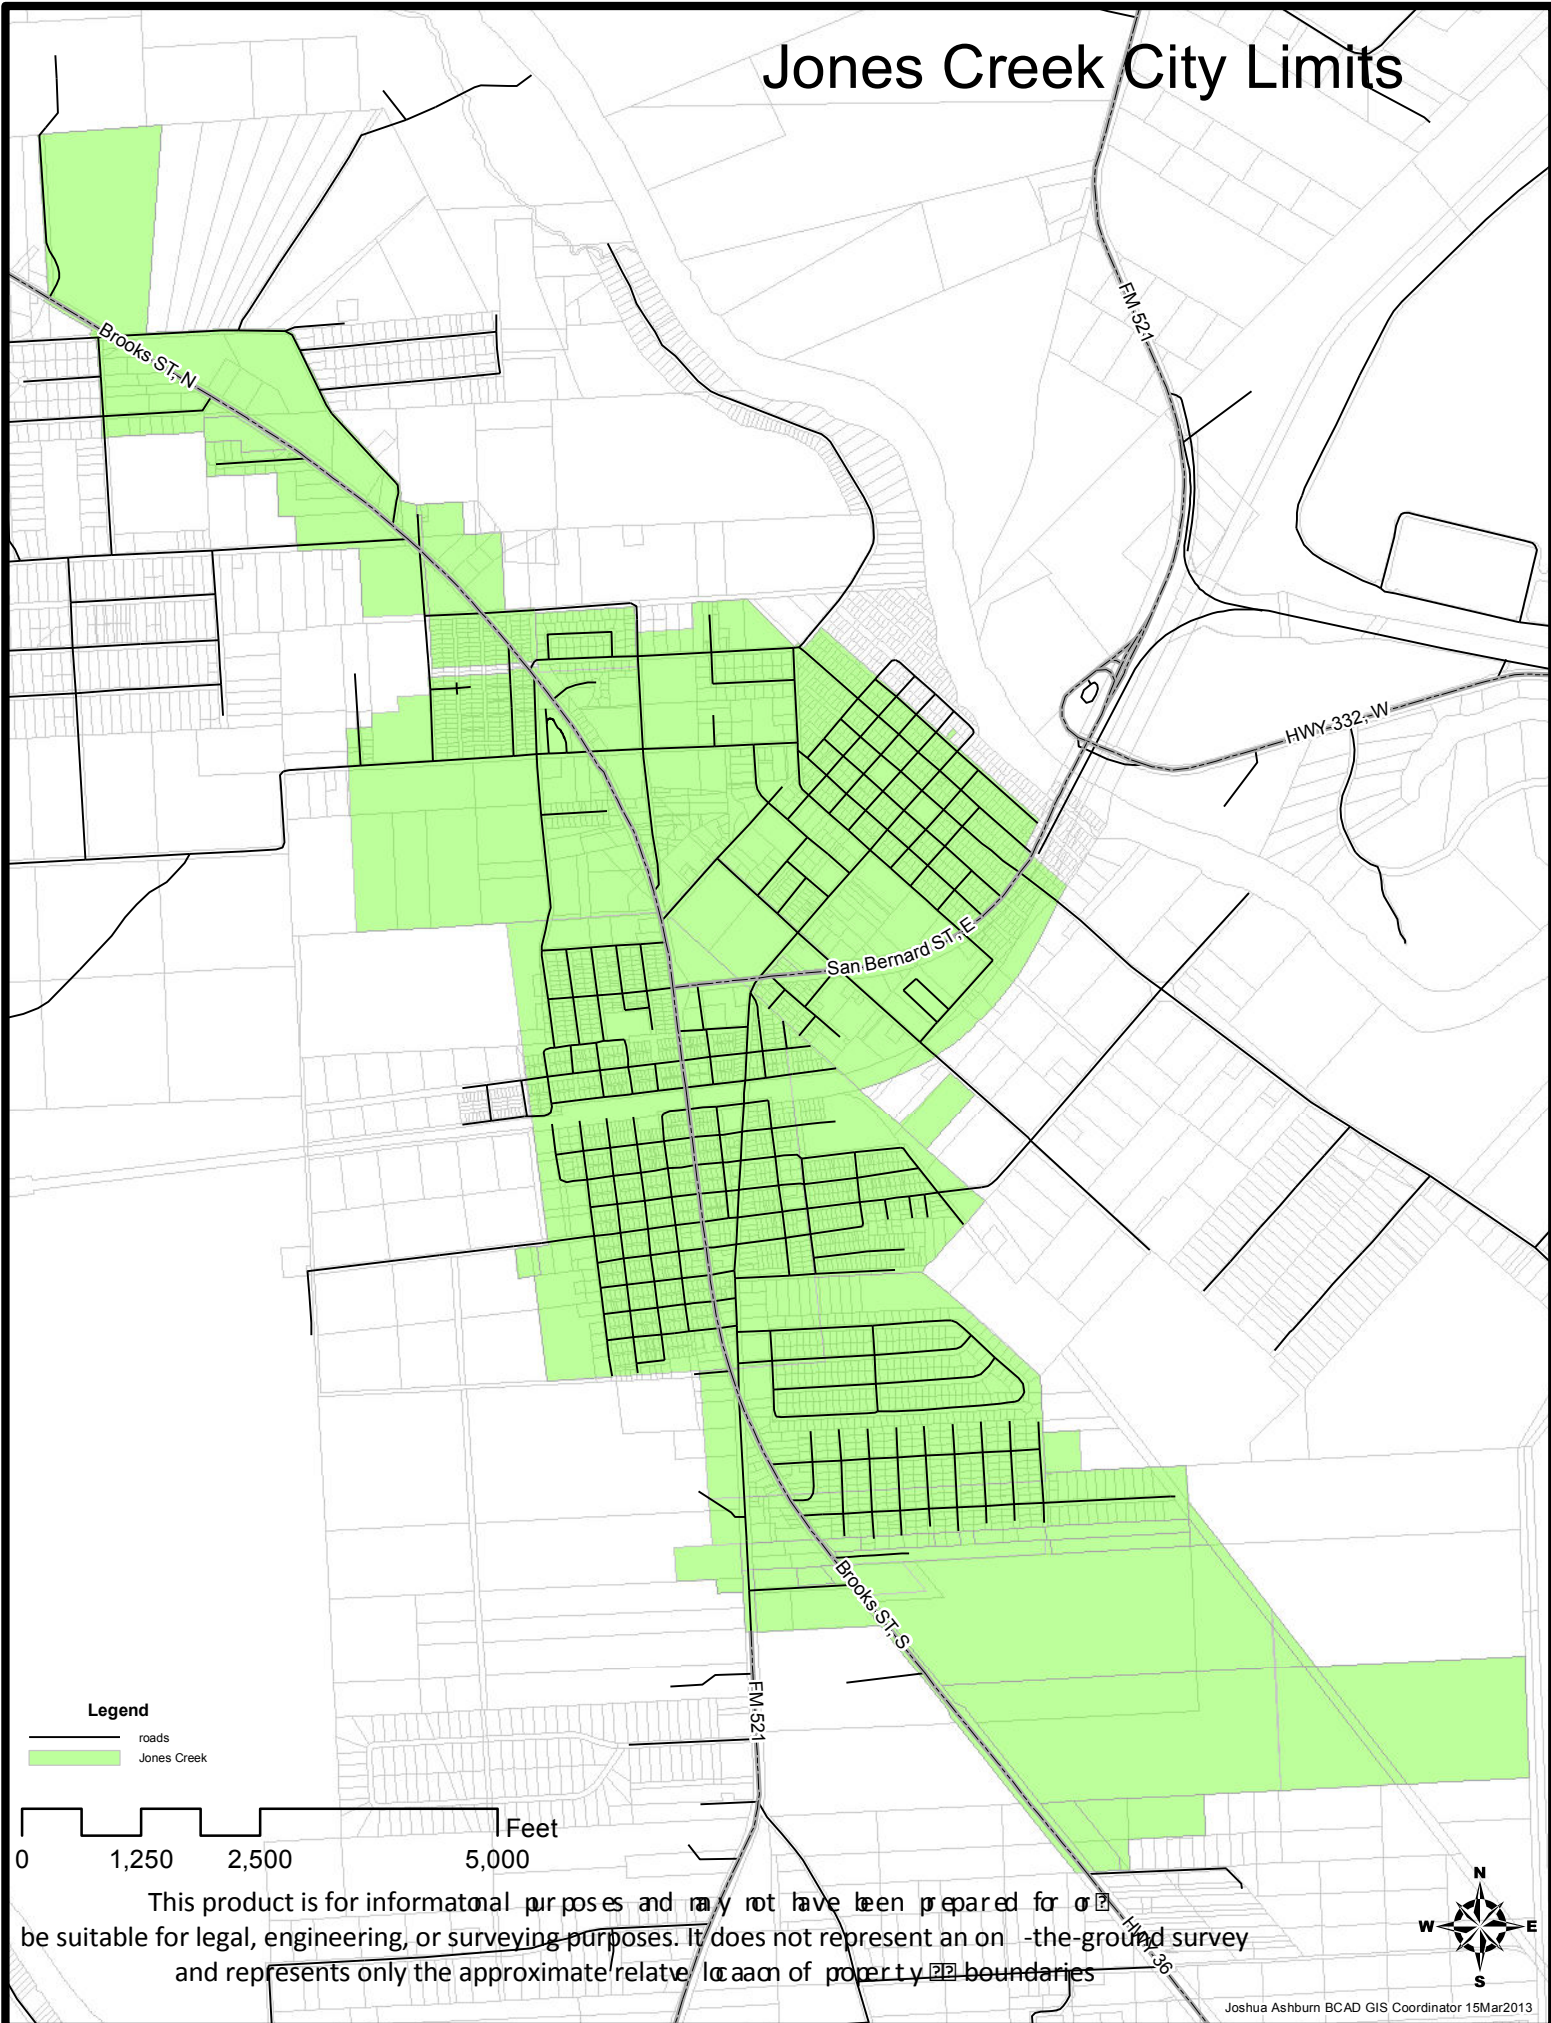

# Jones Creek City Limits

### Legend

- roads
- Jones Creek

0 1,250 2,500 5,000 Feet

This product is for informational purposes and may not have been prepared for or be suitable for legal, engineering, or surveying purposes. It does not represent an on-the-ground survey and represents only the approximate relative location of property boundaries.