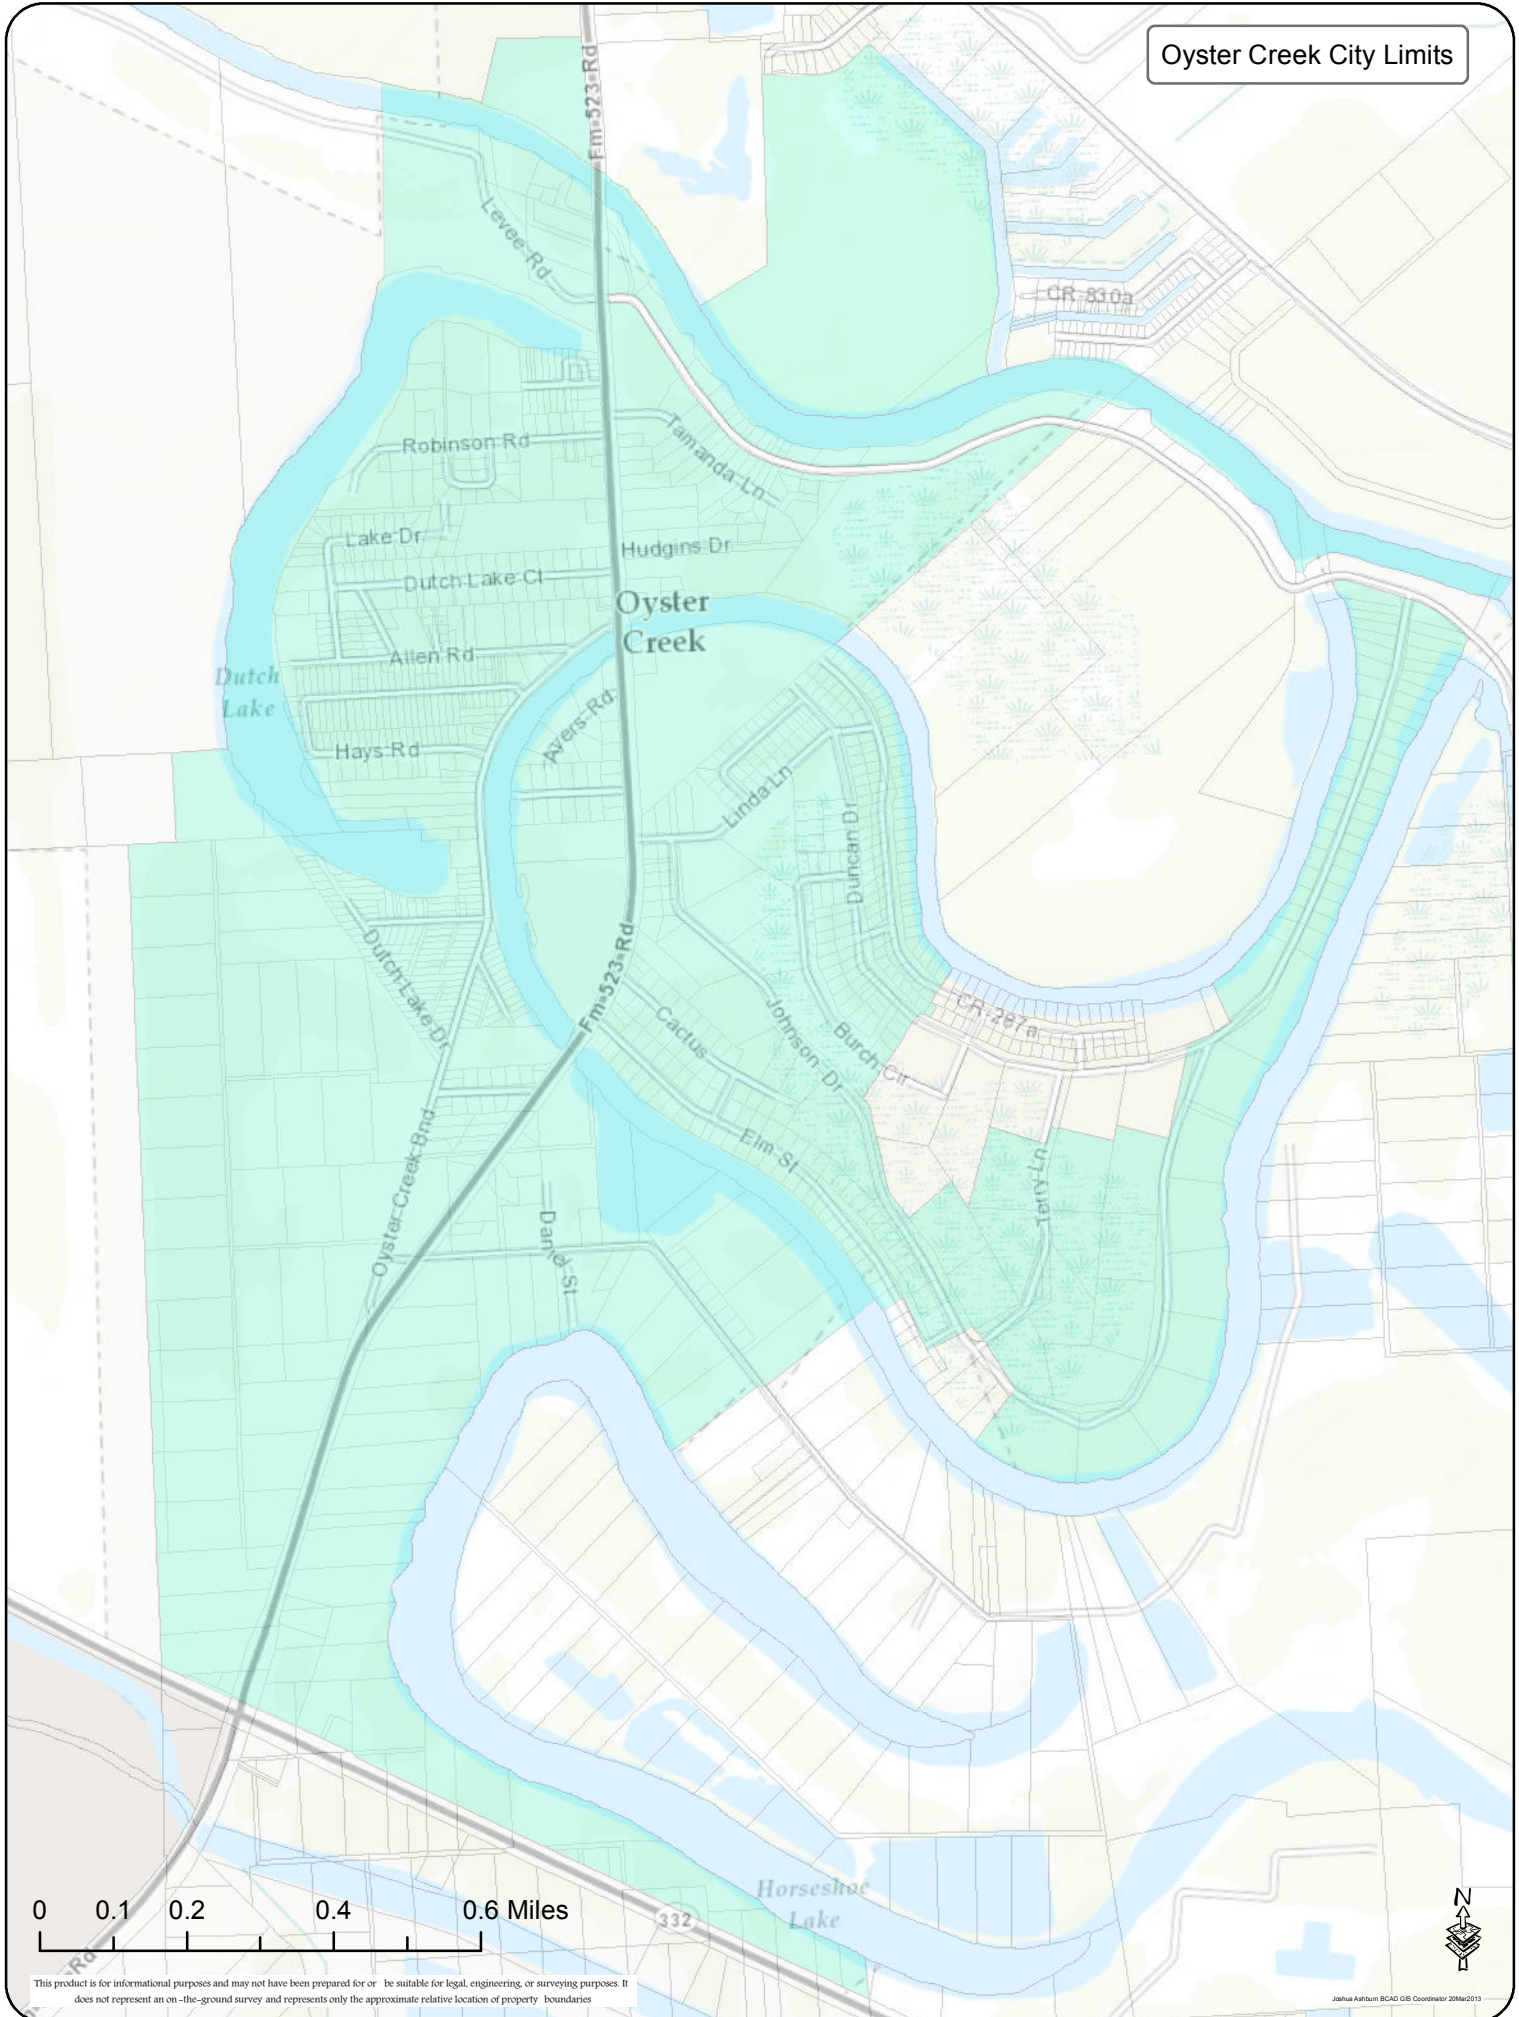

Oyster Creek City Limits

0 0.1 0.2 0.4 0.6 Miles