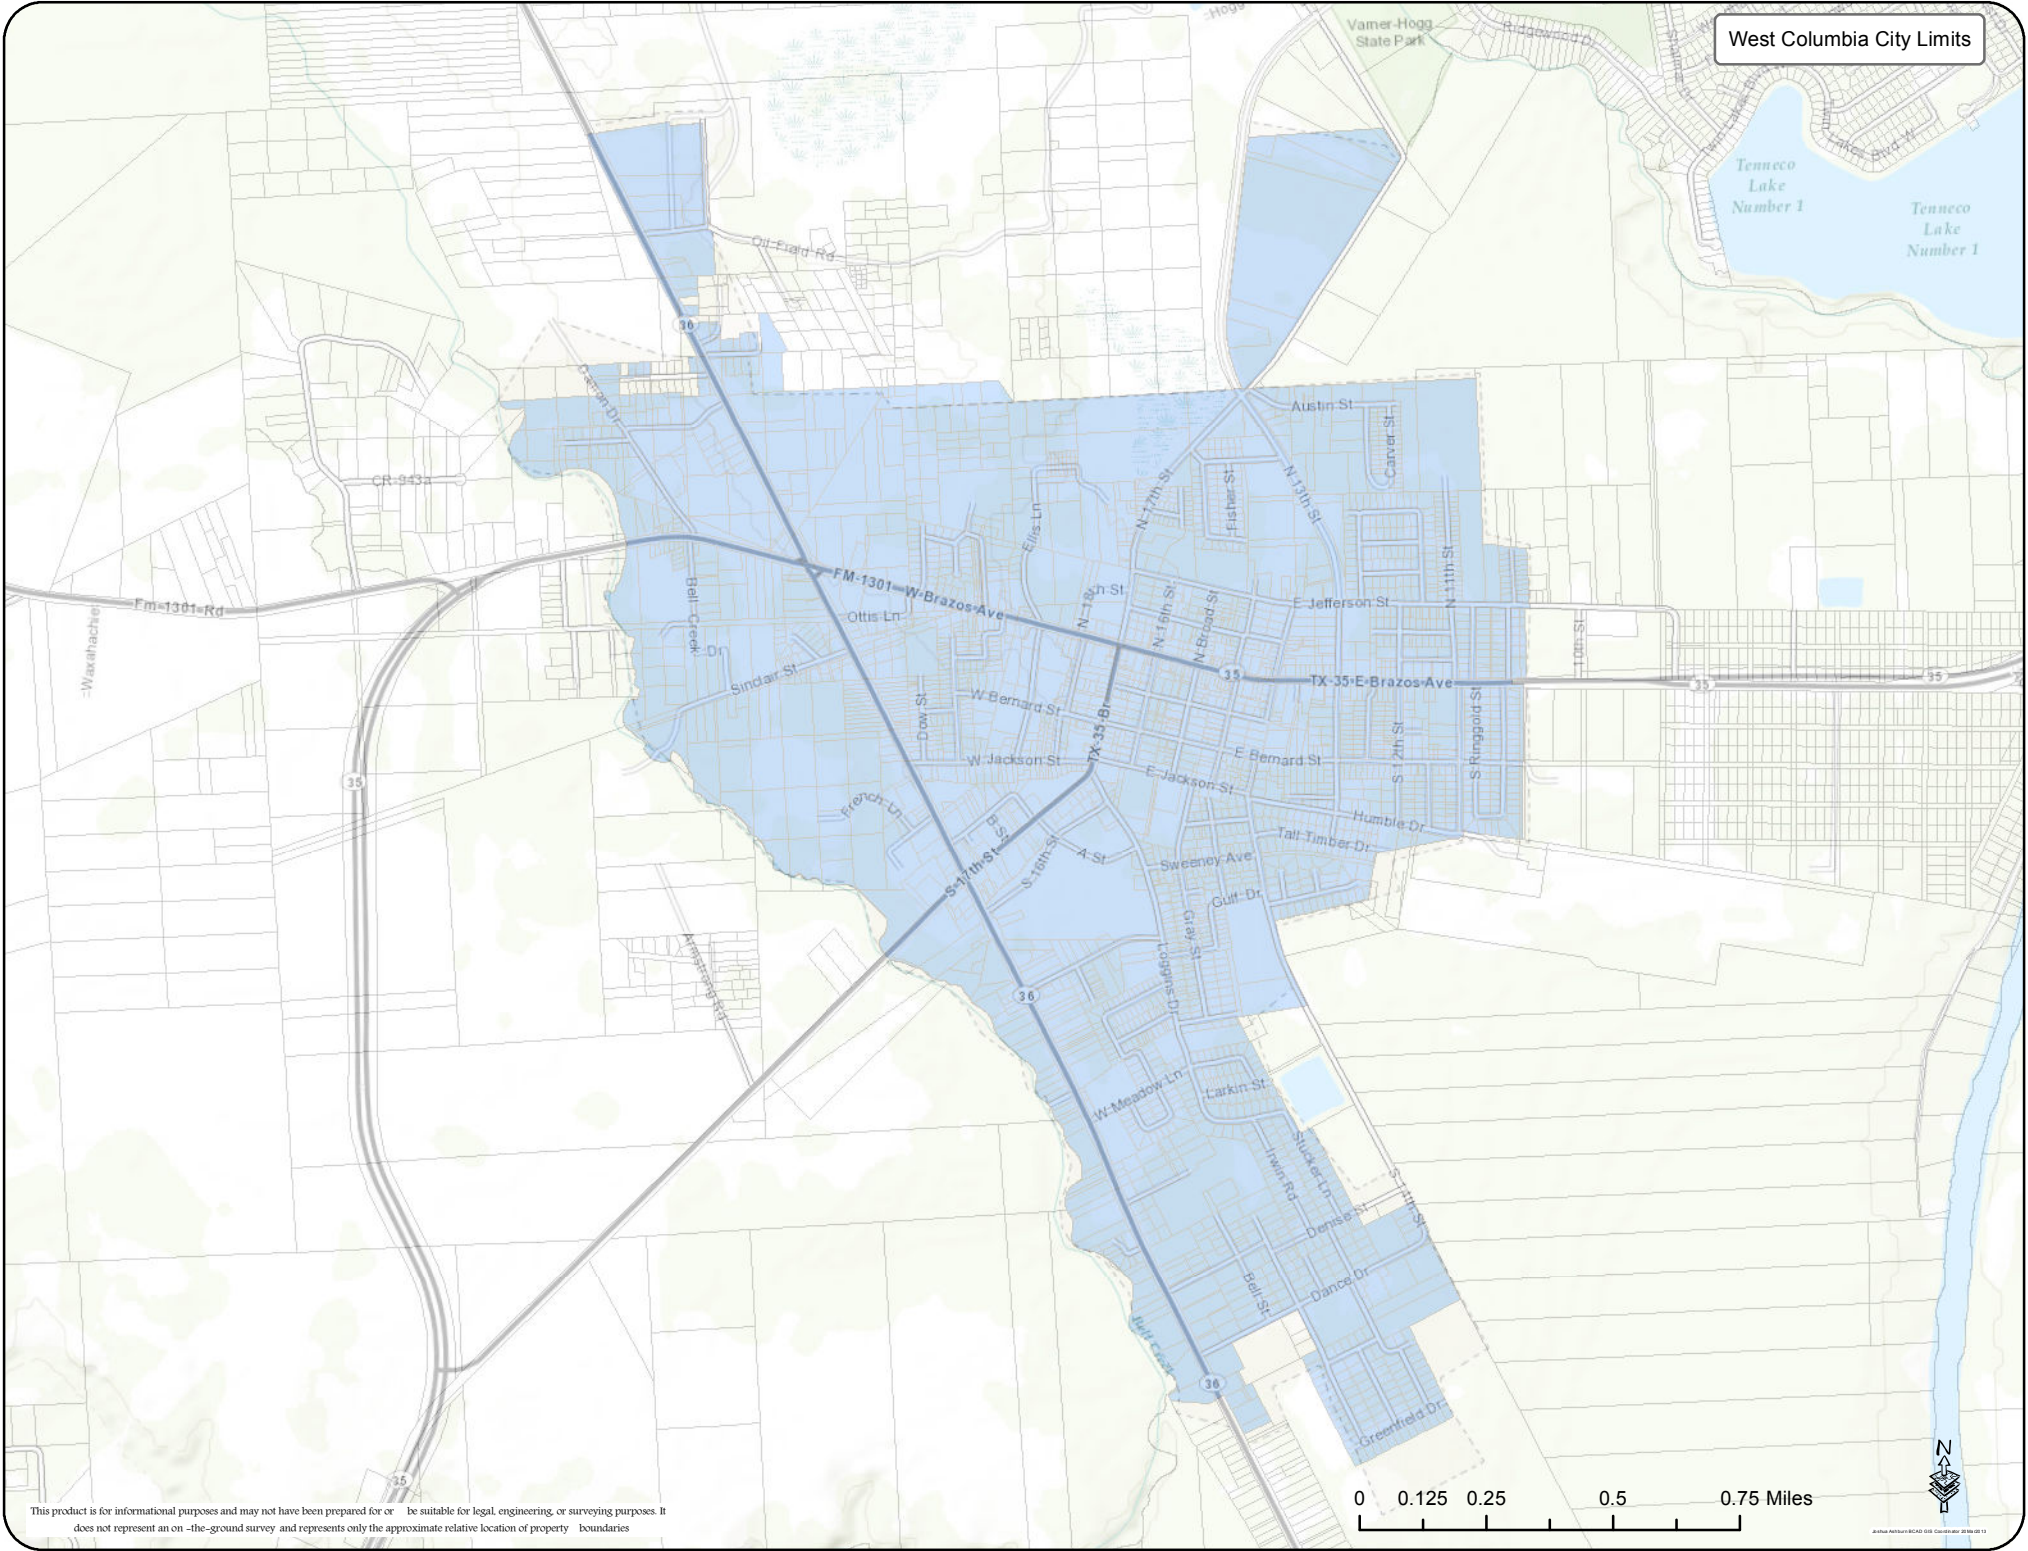

West Columbia City Limits