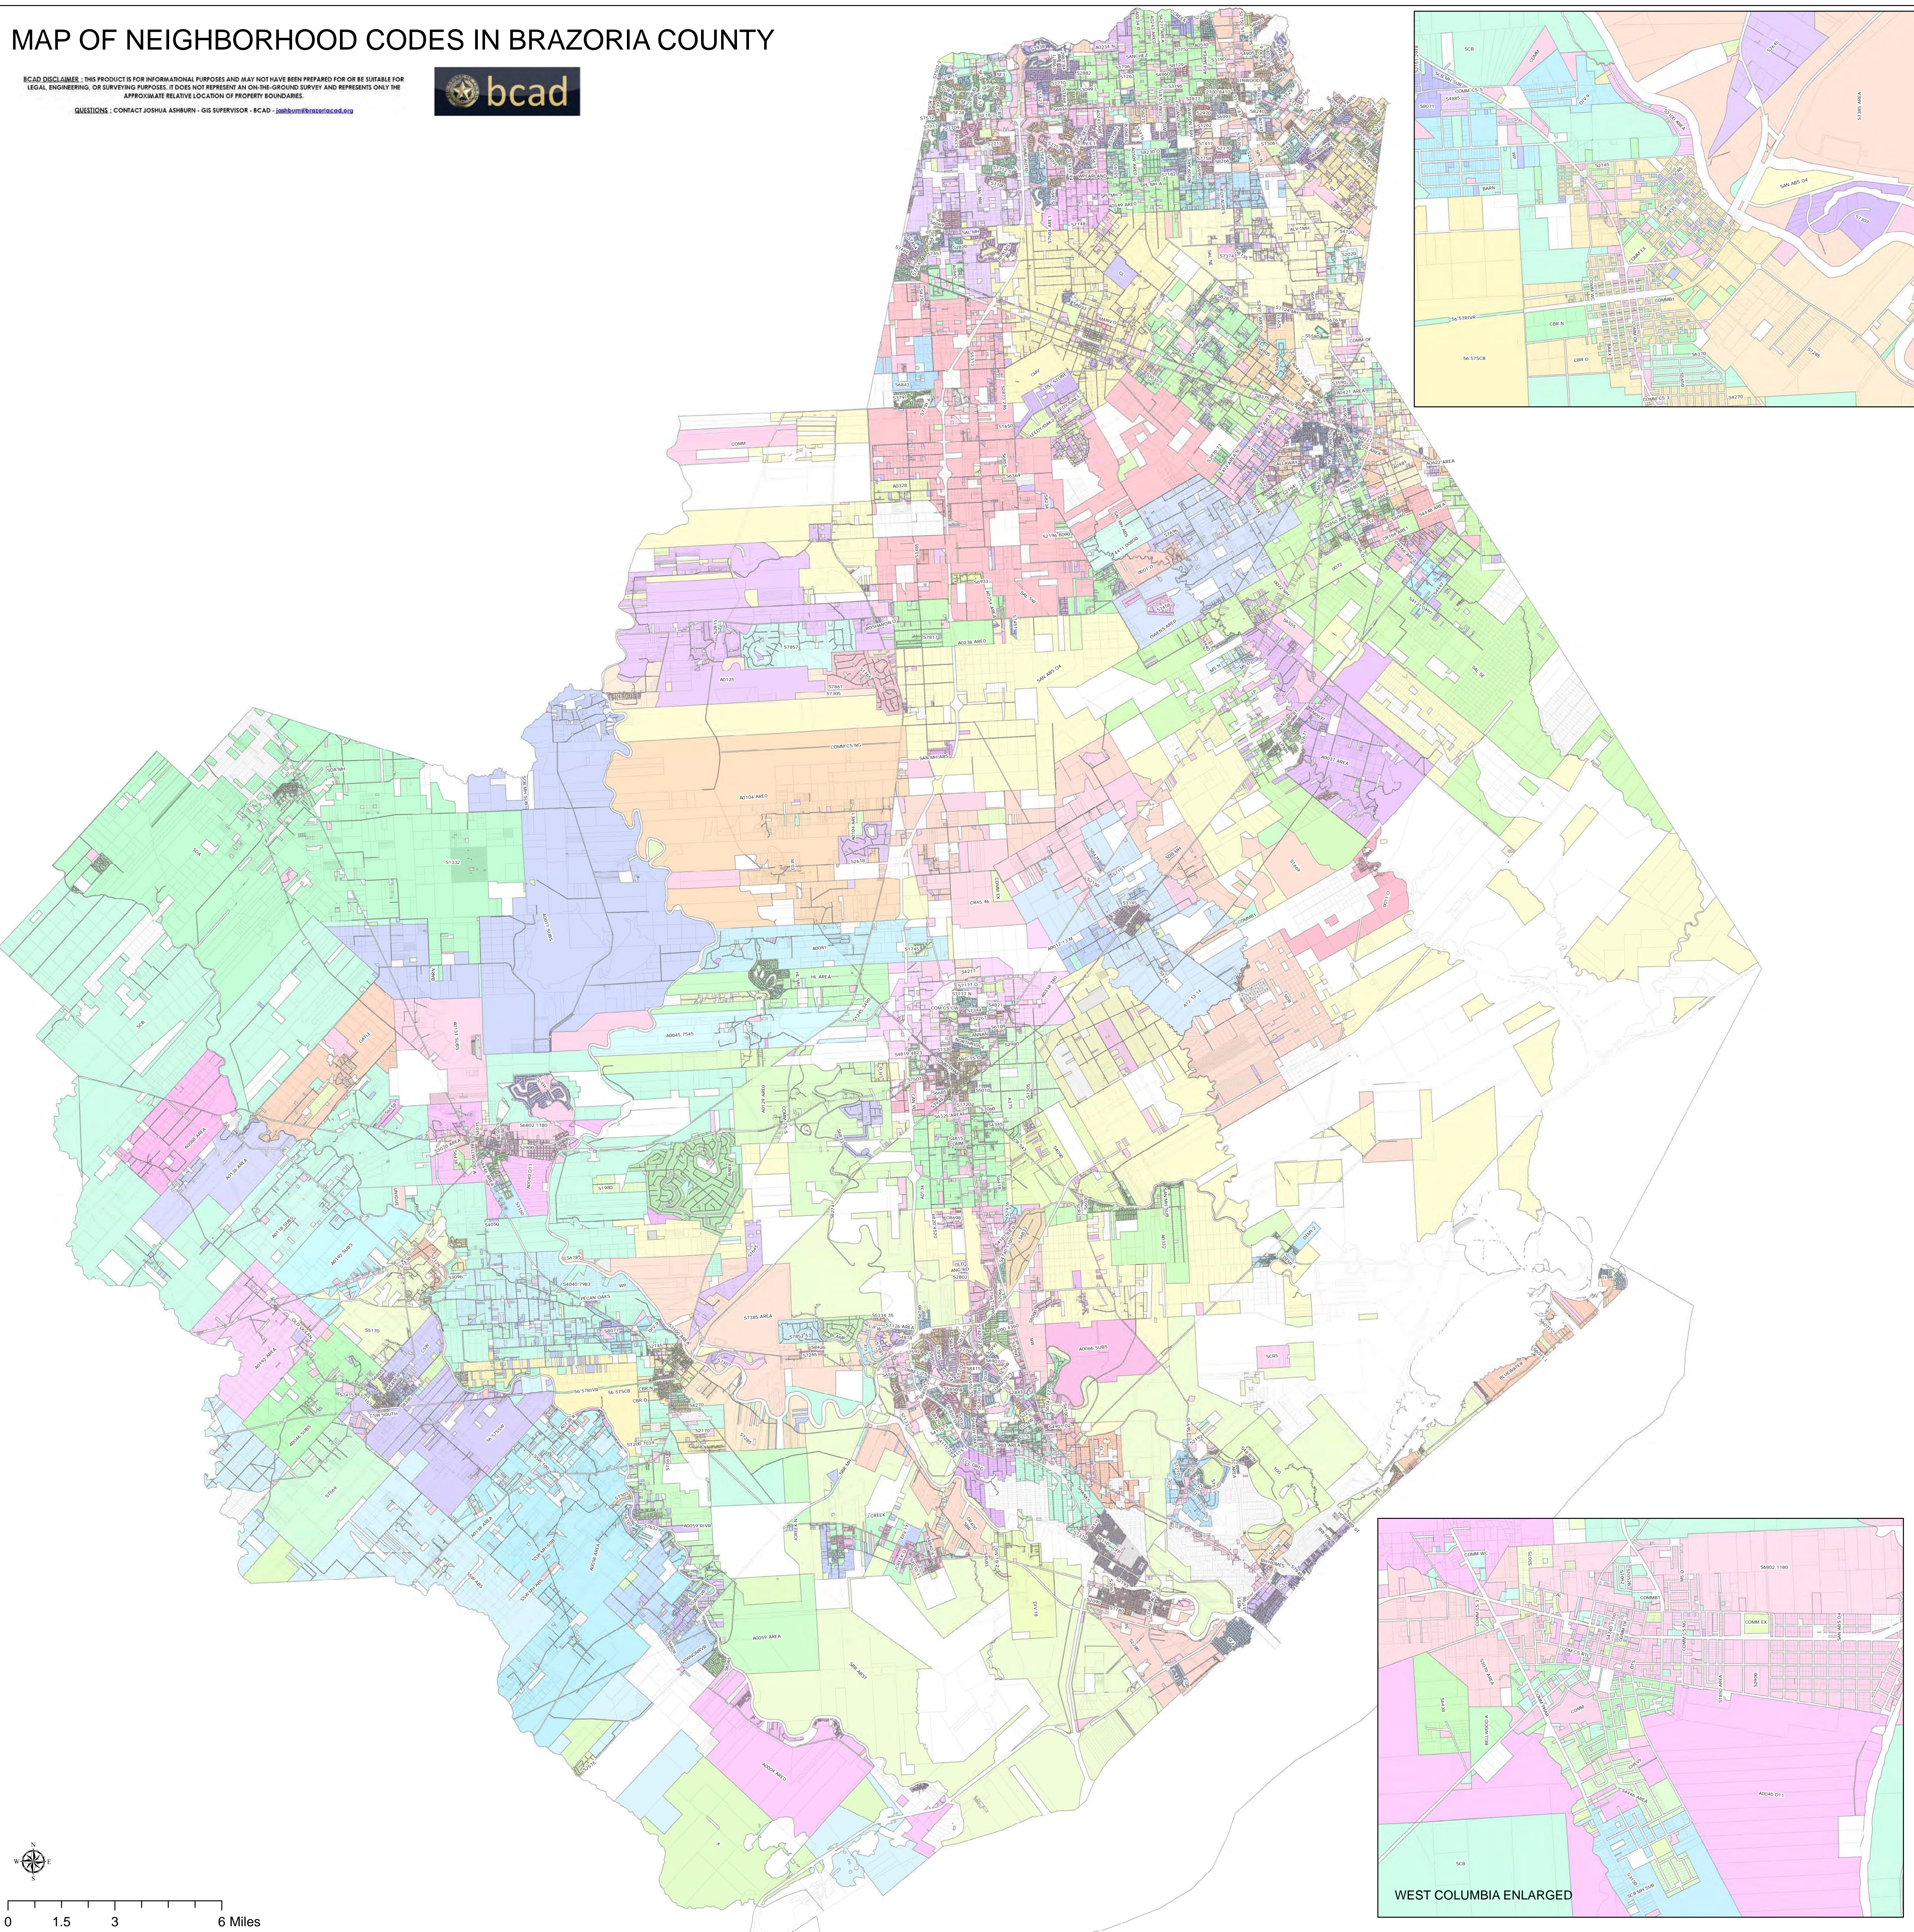

MAP OF NEIGHBORHOOD CODES IN BRAZORIA COUNTY